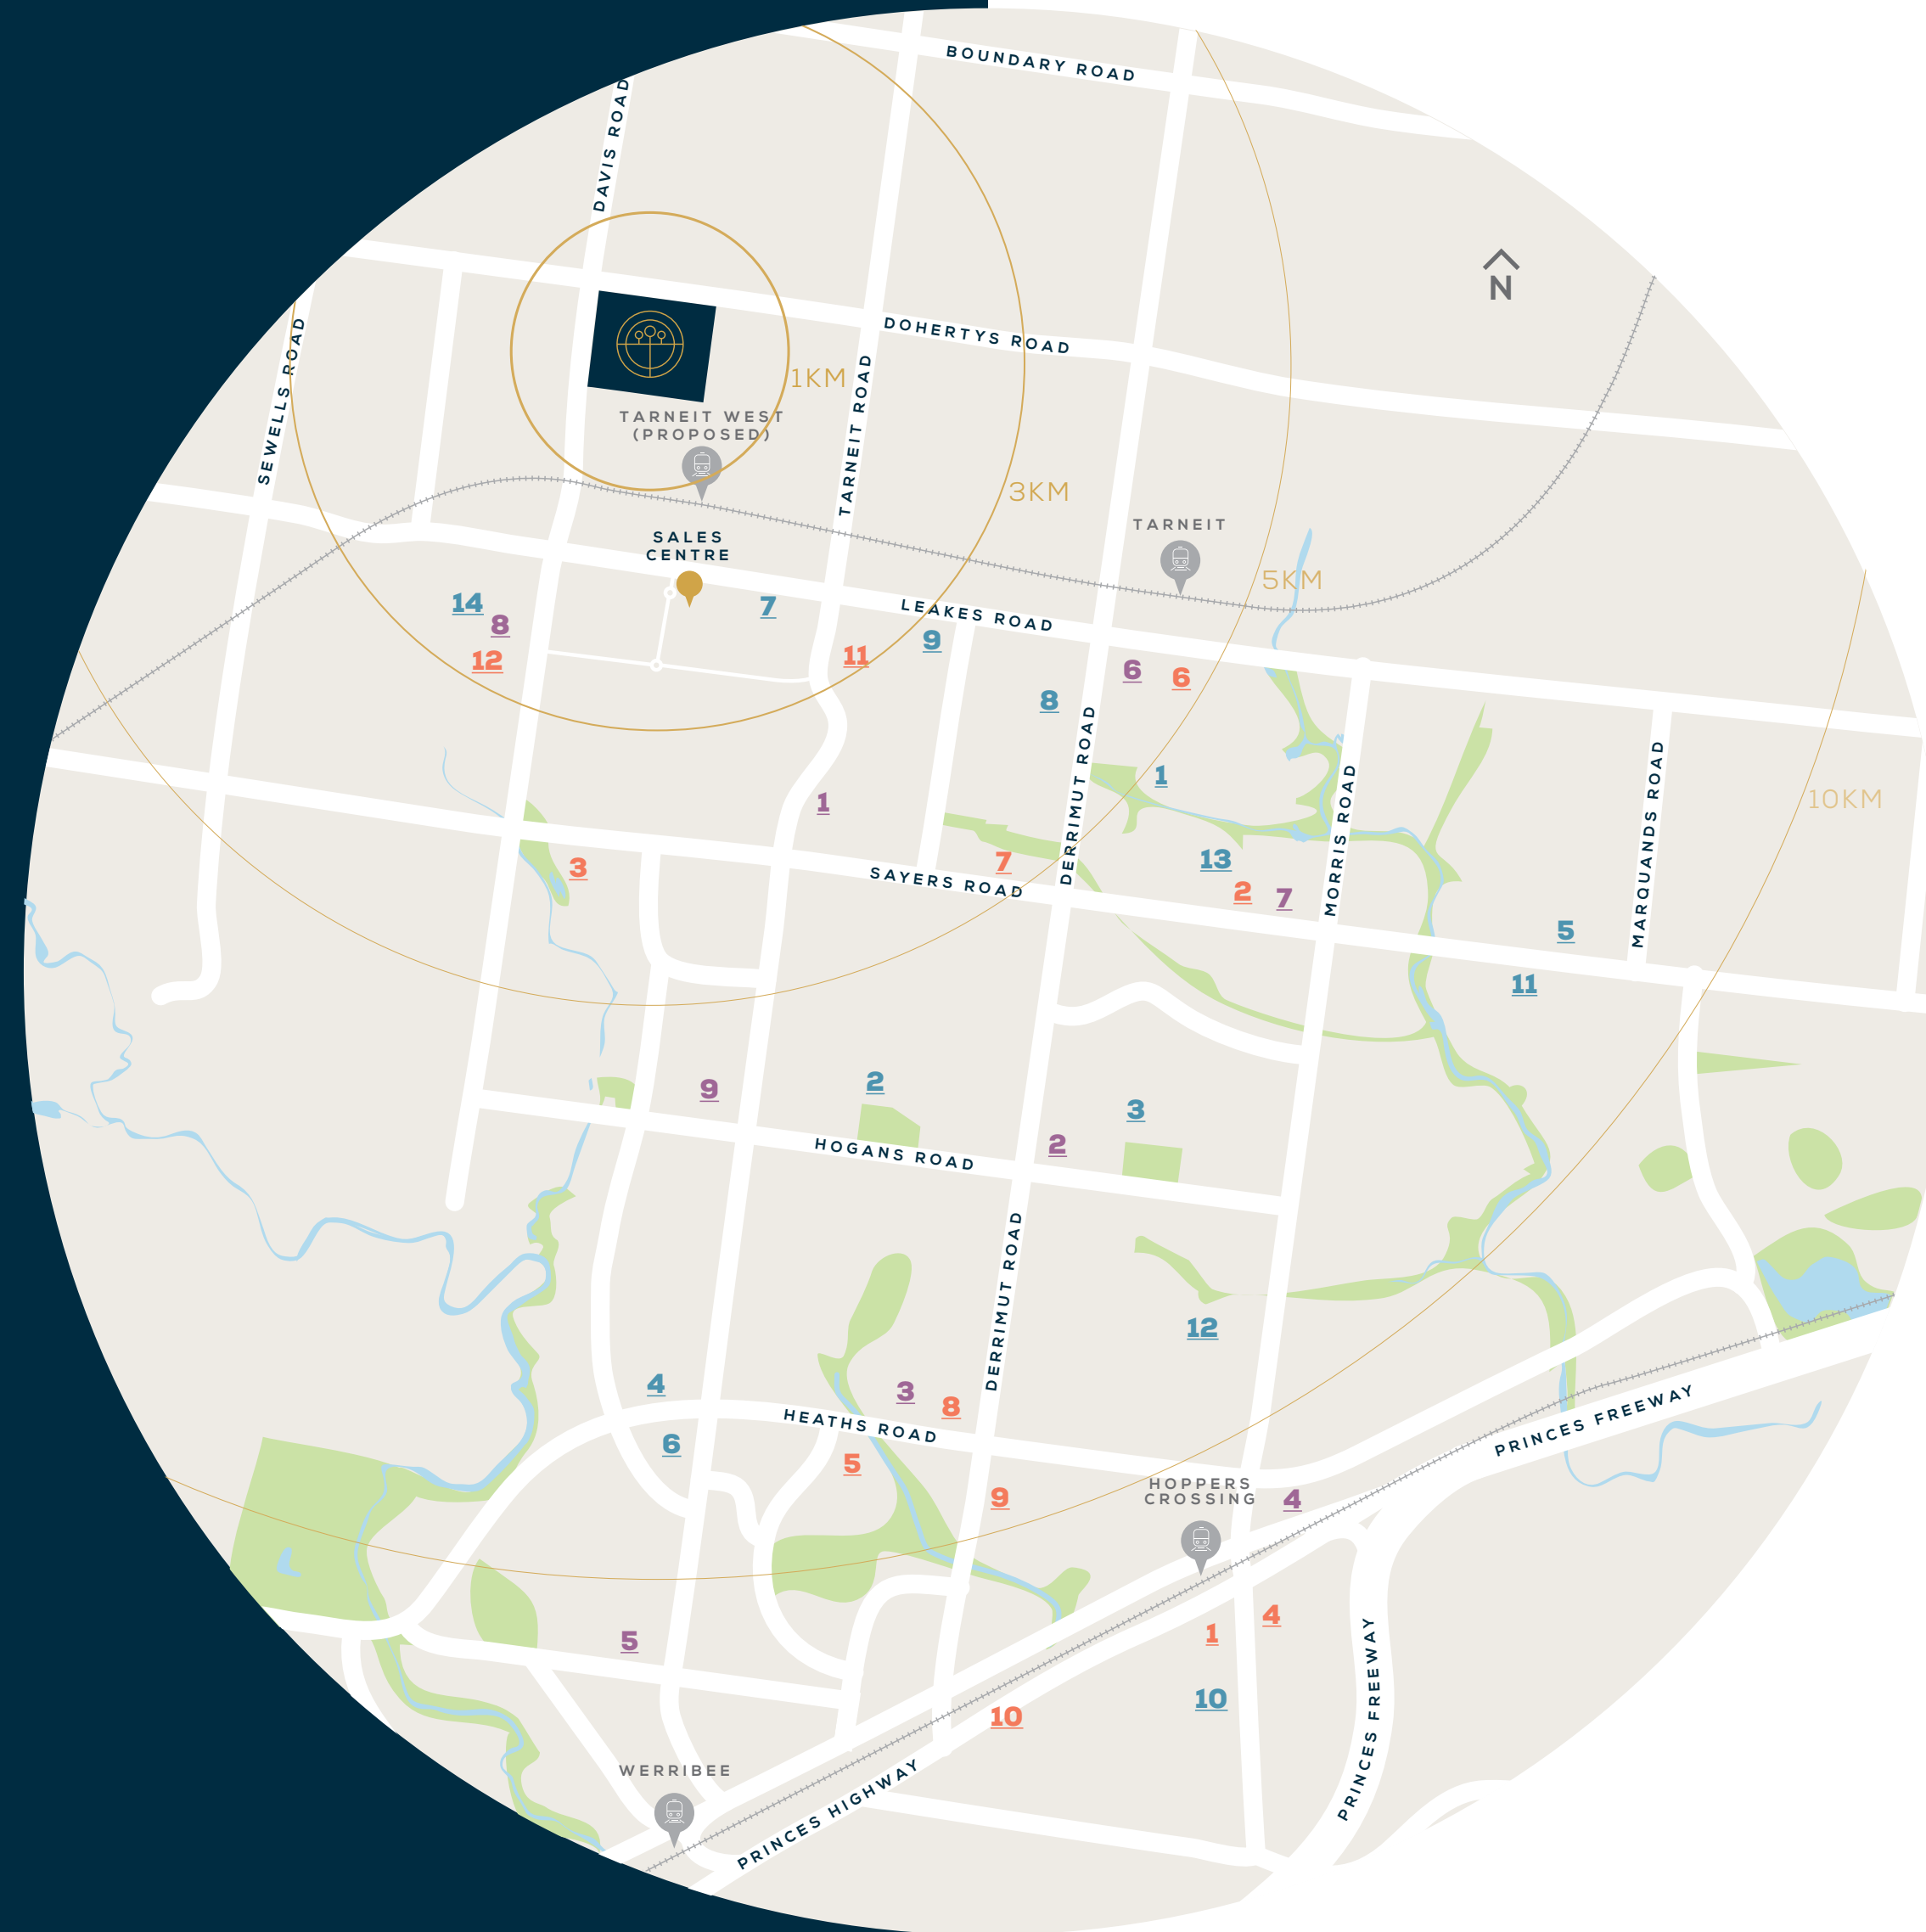

MELBOURNE CBD 30KM

PRINCES FWY

PORT PHILLIP BAY

LEAKES ROAD

TARNEIT TRAIN STATION  
5KM

WESTBOURNE GRAMMAR  
SCHOOL 9.3KM

WYNDHAM  
VILLAGE SC  
7.3KM

PACIFIC WERRIBEE  
SC 8.5KM

DAVIS ROAD

EASEMENT

ORCHARD ROW

## Education

- 1 Baden Powell College
- 2 The Grange School
- 3 Derrimut Heath Primary School
- 4 Bethany Catholic Primary School
- 5 Westbourne Grammar (P-12)
- 6 Westgrove Primary School
- 7 Future Kids Child Care Tarneit West
- 8 Future Kids Child Care Tarneit
- 9 Tarneit College (Primary & Secondary)
- 10 Victoria University
- 11 Al-Taqwa College
- 12 Hoppers Crossing Secondary College
- 13 Thomas Carr College
- 14 The YMCA Early Learning Centre

## Shopping

- 1 Tarneit Gardens
- 2 Hogans Corner SC
- 3 Pacific Werribee
- 4 Hoppers Crossing SC
- 5 Shaws Road SV
- 6 Tarneit Central SC
- 7 Wyndham Village SC
- 8 Riverdale Shopping Precinct
- 9 Tarneit West Village